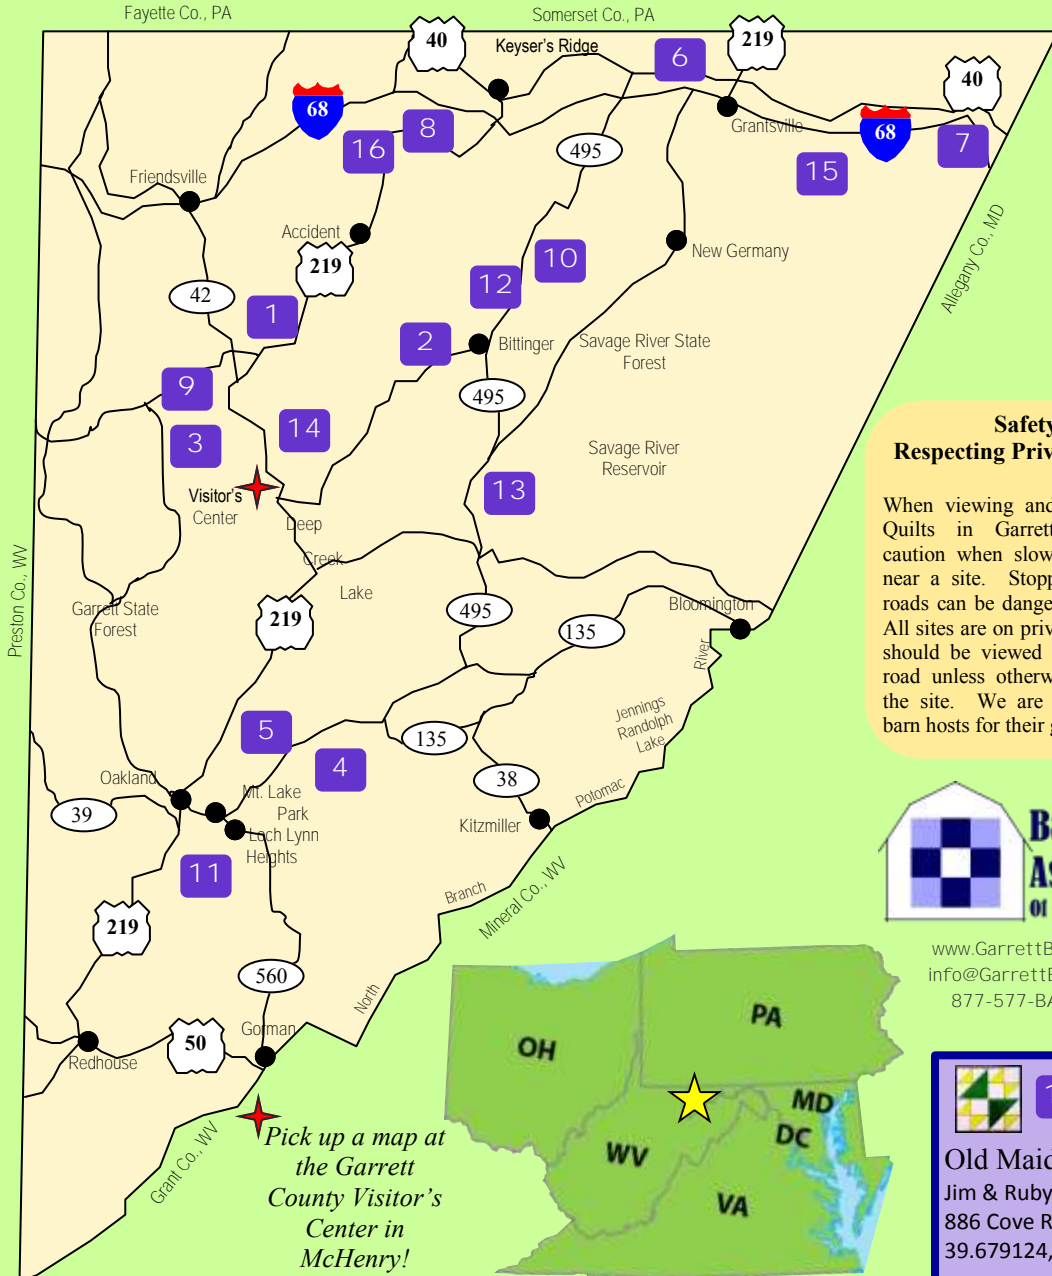

5

Variation Star

Bev & Taylor "Mark" Sines
2858 Broadford Road
39.430409, -79.361866

4

Turkey Tracks

Johnny & Sue Logan
2515 Boiling Springs Road
39.419685, -79.321804

3

Delectable Mountains

Greg & Kathy Hinebaugh
5440 Sang Run Road
39.574022, -79.393215

2

Ohio Star

Wendell & Ruth Beitzel
Sponsor: Connie Yingling
7644 Rock Lodge Road
39.582473, -79.264067

1

LeMoyne Star

Gary & Kate Fratz
Sponsor: Wilma Edwards
27599 Garrett Hwy
39.592693, -79.351308

6

Double Pinwheel

Jim & Lena Fratz
7880 National Pike
39.702069, -79.184797

7

Circle of Life in Garrett County

Kenney Signs, Inc.
National Pike
39.686912, -78.971529

8

Garden Maze

Bob & Alice Bender
596 Griffith Road
39.687704, -79.298329

9

Sallie's T

Reed Rodeheaver
Sponsor: Robert & Evelyn Hugueley
100 Bishoff Road
39.575395, -79.393687

10

Summer Star Flower

Peter & Anne Watkins
3287 Maynardier Ridge Rd
39.620454, -79.184942

11

Love Ring

Ray & Rachel Miller
1689 Pleasant Valley Road
39.354575, -79.397184

12

Amish Dahlia

Joe & Mary Stanton
12421 Bittering Road
39.615822, -79.214902

13

Snail's Trail

Josh & Jolene Custer
Sponsor: Dolores & Hugh Andrew
4056 Bittering Road
39.511184, -79.231199

14

Crazy Quilt

Ridgeview Valley
912 Gravelly Run Road
39.548447, -79.341978

15

Rose of Sharon

Phil & Lucy Sorensen
6748 Avilton-Lonaconing Rd
39.650115, -79.042075

Garrett County Barn Quilt Tour

Safety & Respecting Private Property

When viewing and enjoying Barn Quilts in Garrett County, use caution when stopping or stopping near a site. Stopping along busy roads can be dangerous and illegal. All sites are on private property and should be viewed from the public road unless otherwise indicated at the site. We are indebted to our barn hosts for their generosity.

www.GarrettBarnQuilts.org
info@GarrettBarnQuilts.org
877-577-BARN (2276)

16

Old Maid's Puzzle

Jim & Ruby Margroff
886 Cove Road
39.679124, -79.298297